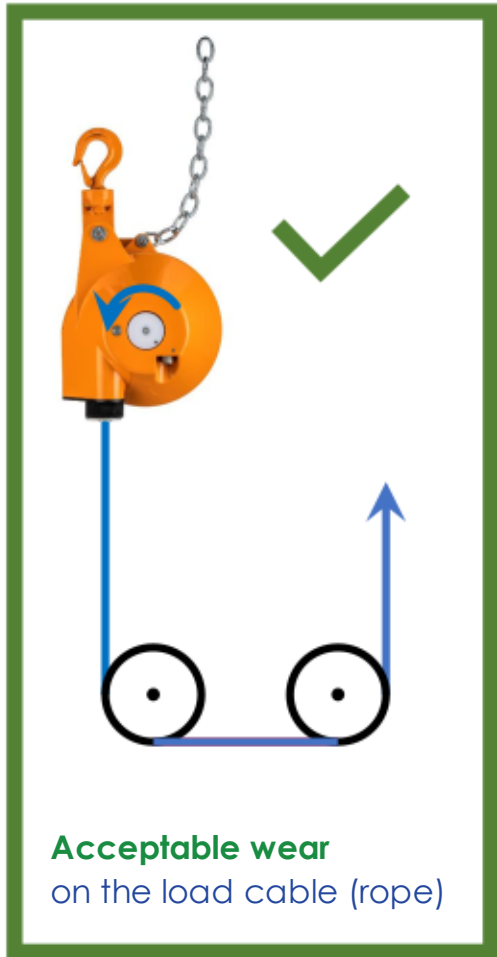

Deflection of the load cable (rope):

Note: A deflection of the load cable (rope), always increases the wear on the load cable. For safety reasons, we highly recommend daily inspections of the load cable.