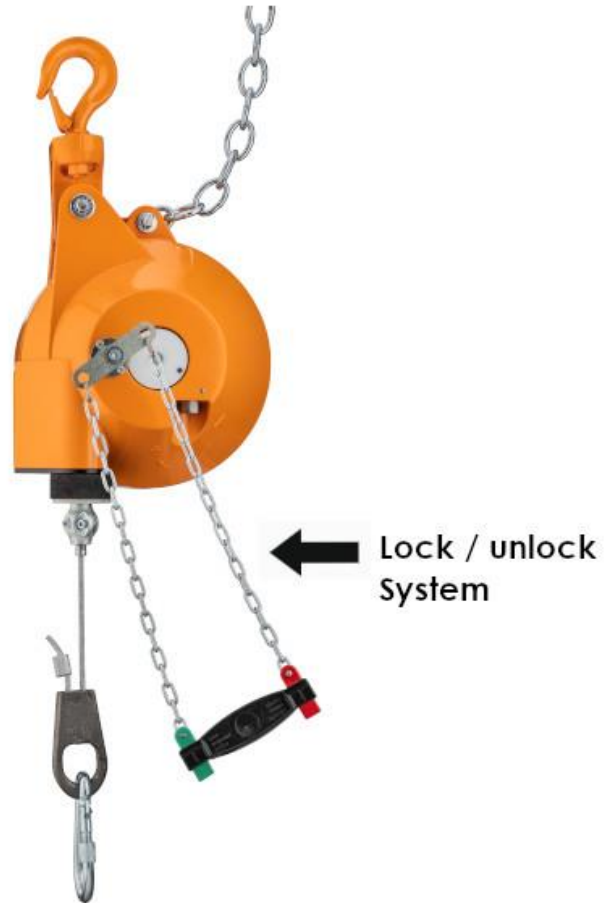

Technical drawing
Balancer
TYPE 7228

Load range: 0.4 - 6.5 kg
Cable travel: 1.6 m

Further information

Technical drawing

Balancer

TYPE 7230 / 7231

Load range: 3 – 21 kg
Cable travel: 2 m

Further information

Technical drawing

Balancer

TYPE 7235 / 7236

Load range: 15 – 55 kg
Cable travel: 2 m

Further information

Technical drawing
Balancer
TYPE 7241*

Load range: 12 – 100 kg
Cable travel: 2 m

Further information

* Available with or without drum lock system

Technical drawing

Balancer TYPE 7245

Load range: 55 – 125 kg
Cable travel: 1.8 m

Further information

Technical drawing
Balancer
TYPE 7248

Load range: 12 - 100 kg
Cable travel: 2 m

Further information

Technical drawing
Balancer
TYPE 7251

Load range: 15 – 200 kg
Cable travel: 3 m

Further information

Technical drawing
Balancer
TYPE 7261

Load range: 150 - 300 kg
Cable travel: 1.5 m

Further information