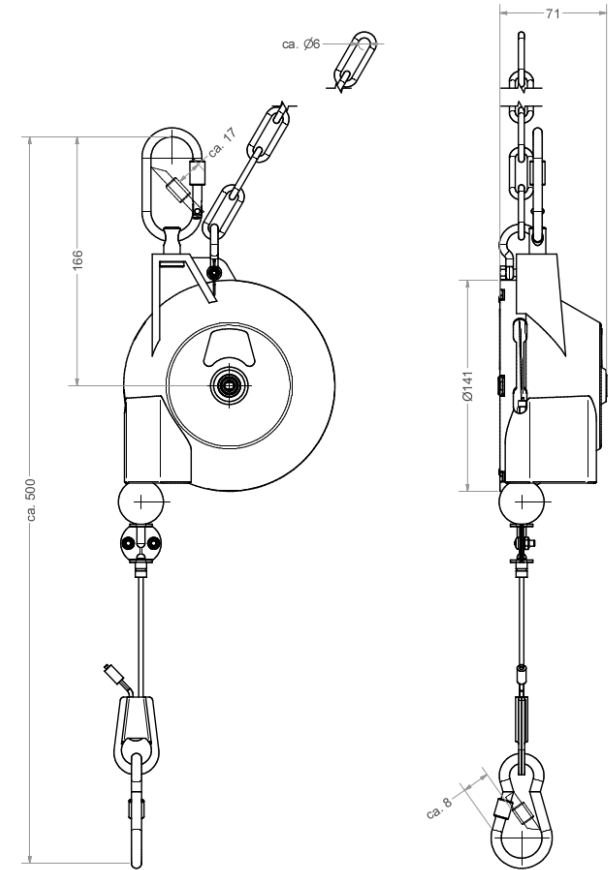

Technical drawing
Balancer
TYPE 7228

Load range: 0.4 - 6.5 kg
Cable travel: 1.6 m

Further information

Technical drawing

Balancer

TYPE 7230 / 7231

Load range: 3 – 21 kg
Cable travel: 2 m

Further information

Technical drawing

Balancer

TYPE 7235 / 7236

Load range: 15 – 55 kg
Cable travel: 2 m

Further information

Technical drawing
Balancer
TYPE 7241*

Load range: 12 – 100 kg
Cable travel: 2 m

Further information

* Available with or without drum lock system

Technical drawing

Balancer TYPE 7245

Load range: 55 – 125 kg
Cable travel: 1.8 m

Further information

Technical drawing
Balancer
TYPE 7248

Load range: 12 - 100 kg
Cable travel: 2 m

Further information

Technical drawing
Balancer
TYPE 7251

Load range: 15 – 200 kg
Cable travel: 3 m

Further information

Technical drawing
Balancer
TYPE 7261

Load range: 150 - 300 kg
Cable travel: 1.5 m

Further information