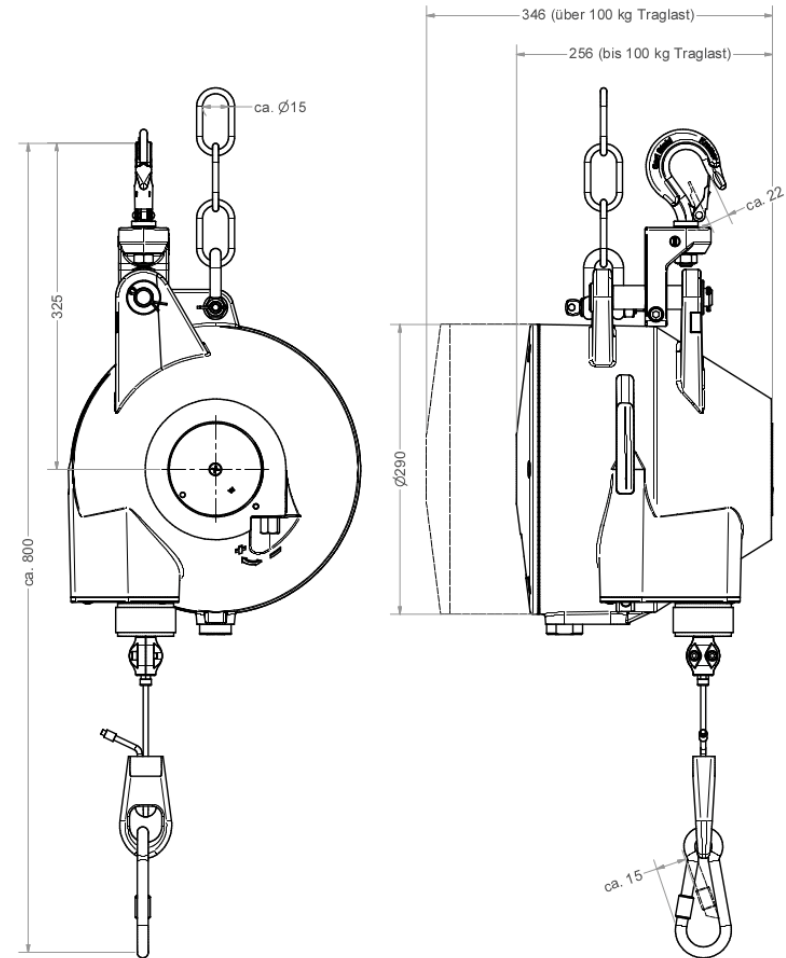

Technical drawing
Balancer
TYPE 7228

Load range: 0.4 - 6.5 kg
Cable travel: 1.6 m

Further information

Technical drawing

Balancer

TYPE 7230 / 7231

Load range: 3 – 21 kg
Cable travel: 2 m

Further information

Technical drawing

Balancer

TYPE 7235 / 7236

Load range: 15 – 55 kg
Cable travel: 2 m

Further information

Technical drawing
Balancer
TYPE 7241*

Load range: 12 – 100 kg
Cable travel: 2 m

Further information

* Available with or without drum lock system

Technical drawing

Balancer TYPE 7245

Load range: 55 – 125 kg
Cable travel: 1.8 m

Further information

Technical drawing
Balancer
TYPE 7248

Load range: 12 - 100 kg
Cable travel: 2 m

Further information

Technical drawing
Balancer
TYPE 7251

Load range: 15 – 200 kg
Cable travel: 3 m

Further information

Technical drawing
Balancer
TYPE 7261

Load range: 150 - 300 kg
Cable travel: 1.5 m

Further information