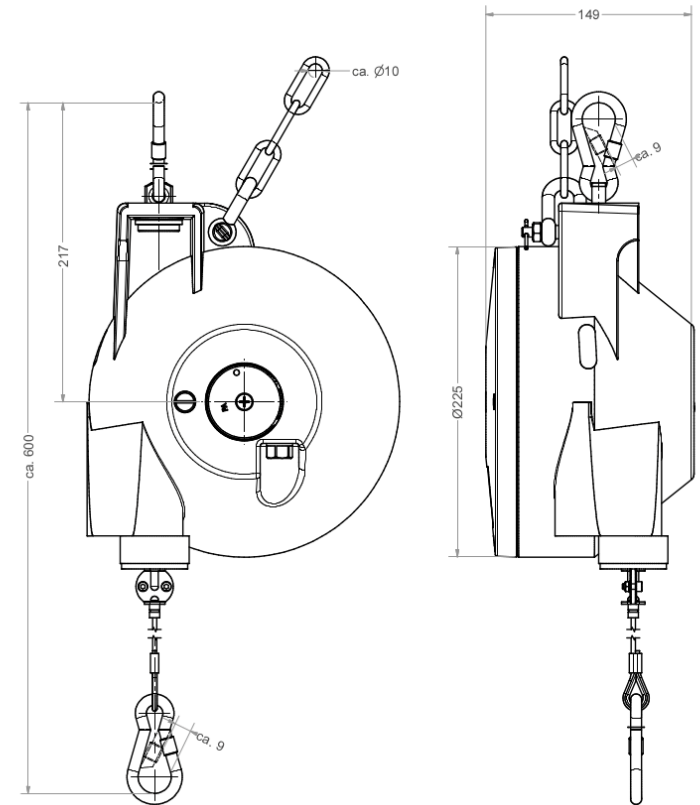

Technical drawing
Balancer
TYPE 7228

Load range: 0.4 - 6.5 kg
Cable travel: 1.6 m

Further information

Technical drawing

Balancer

TYPE 7230 / 7231

Load range: 3 – 21 kg
Cable travel: 2 m

Further information

Technical drawing

Balancer

TYPE 7235 / 7236

Load range: 15 – 55 kg
Cable travel: 2 m

Further information

Technical drawing
Balancer
TYPE 7241*

Load range: 12 – 100 kg
Cable travel: 2 m

Further information

* Available with or without drum lock system

Technical drawing

Balancer TYPE 7245

Load range: 55 – 125 kg
Cable travel: 1.8 m

Further information

Technical drawing
Balancer
TYPE 7248

Load range: 12 - 100 kg
Cable travel: 2 m

Further information

Technical drawing
Balancer
TYPE 7251

Load range: 15 – 200 kg
Cable travel: 3 m

Further information

Technical drawing
Balancer
TYPE 7261

Load range: 150 - 300 kg
Cable travel: 1.5 m

Further information