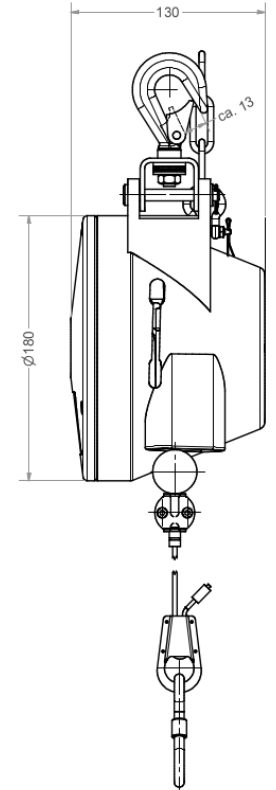

Technical drawing
Balancer
TYPE 7228

Load range: 0.4 - 6.5 kg
Cable travel: 1.6 m

Further information

Technical drawing

Balancer

TYPE 7230 / 7231

Load range: 3 – 21 kg
Cable travel: 2 m

Further information

Technical drawing

Balancer

TYPE 7235 / 7236

Load range: 15 – 55 kg
Cable travel: 2 m

Further information

Technical drawing
Balancer
TYPE 7241*

Load range: 12 – 100 kg
Cable travel: 2 m

Further information

* Available with or without drum lock system

Technical drawing

Balancer TYPE 7245

Load range: 55 – 125 kg
Cable travel: 1.8 m

Further information

Technical drawing
Balancer
TYPE 7248

Load range: 12 - 100 kg
Cable travel: 2 m

Further information

Technical drawing
Balancer
TYPE 7251

Load range: 15 – 200 kg
Cable travel: 3 m

Further information

Technical drawing
Balancer
TYPE 7261

Load range: 150 - 300 kg
Cable travel: 1.5 m

Further information