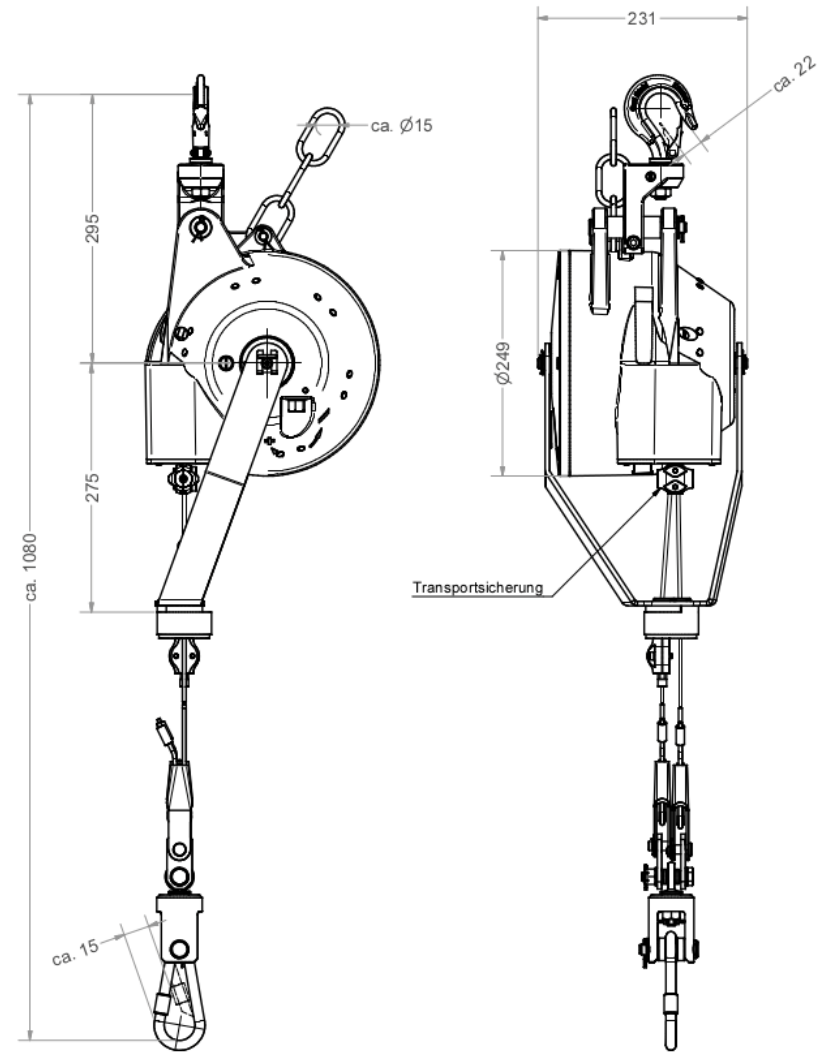

Technical drawing
Balancer
TYPE 7228

Load range: 0.4 - 6.5 kg
Cable travel: 1.6 m

Further information

Technical drawing

Balancer

TYPE 7230 / 7231

Load range: 3 – 21 kg
Cable travel: 2 m

Further information

Technical drawing

Balancer

TYPE 7235 / 7236

Load range: 15 – 55 kg
Cable travel: 2 m

Further information

Technical drawing
Balancer
TYPE 7241*

Load range: 12 – 100 kg
Cable travel: 2 m

Further information

* Available with or without drum lock system

Technical drawing

Balancer TYPE 7245

Load range: 55 – 125 kg
Cable travel: 1.8 m

Further information

Technical drawing
Balancer
TYPE 7248

Load range: 12 - 100 kg
Cable travel: 2 m

Further information

Technical drawing
Balancer
TYPE 7251

Load range: 15 – 200 kg
Cable travel: 3 m

Further information

Technical drawing
Balancer
TYPE 7261

Load range: 150 - 300 kg
Cable travel: 1.5 m

Further information