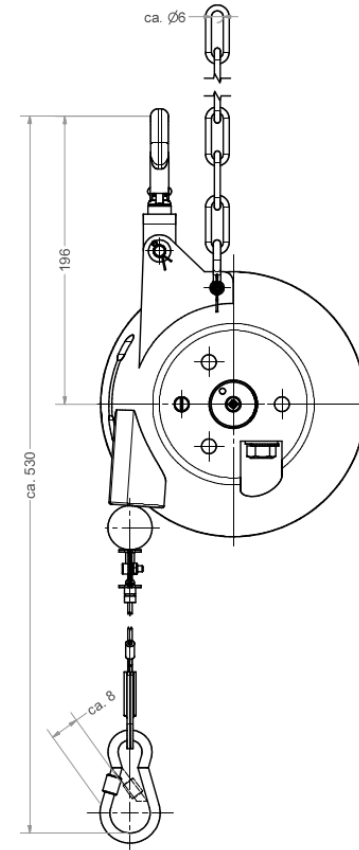

Technical drawing
Balancer
TYPE 7228

Load range: 0.4 - 6.5 kg
Cable travel: 1.6 m

Further information

Technical drawing

Balancer

TYPE 7230 / 7231

Load range: 3 – 21 kg
Cable travel: 2 m

Further information

Technical drawing

Balancer

TYPE 7235 / 7236

Load range: 15 – 55 kg
Cable travel: 2 m

Further information

Technical drawing
Balancer
TYPE 7241*

Load range: 12 – 100 kg
Cable travel: 2 m

Further information

* Available with or without drum lock system

Technical drawing

Balancer TYPE 7245

Load range: 55 – 125 kg
Cable travel: 1.8 m

Further information

Technical drawing
Balancer
TYPE 7248

Load range: 12 - 100 kg
Cable travel: 2 m

Further information

Technical drawing
Balancer
TYPE 7251

Load range: 15 – 200 kg
Cable travel: 3 m

Further information

Technical drawing
Balancer
TYPE 7261

Load range: 150 - 300 kg
Cable travel: 1.5 m

Further information