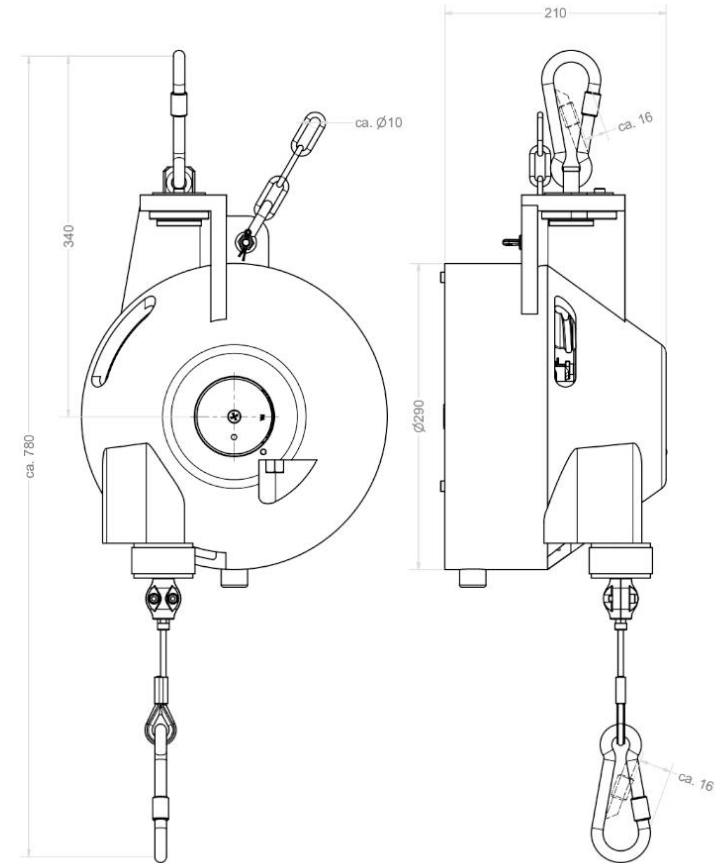

Technical drawing
Balancer
TYPE 7228

Load range: 0.4 - 6.5 kg
Cable travel: 1.6 m

Further information

Technical drawing

Balancer

TYPE 7230 / 7231

Load range: 3 – 21 kg
Cable travel: 2 m

Further information

Technical drawing

Balancer

TYPE 7235 / 7236

Load range: 15 – 55 kg
Cable travel: 2 m

Further information

Technical drawing
Balancer
TYPE 7241*

Load range: 12 – 100 kg
Cable travel: 2 m

Further information

* Available with or without drum lock system

Technical drawing

Balancer TYPE 7245

Load range: 55 – 125 kg
Cable travel: 1.8 m

Further information

Technical drawing
Balancer
TYPE 7248

Load range: 12 - 100 kg
Cable travel: 2 m

Further information

Technical drawing
Balancer
TYPE 7251

Load range: 15 – 200 kg
Cable travel: 3 m

Further information

Technical drawing
Balancer
TYPE 7261

Load range: 150 - 300 kg
Cable travel: 1.5 m

Further information