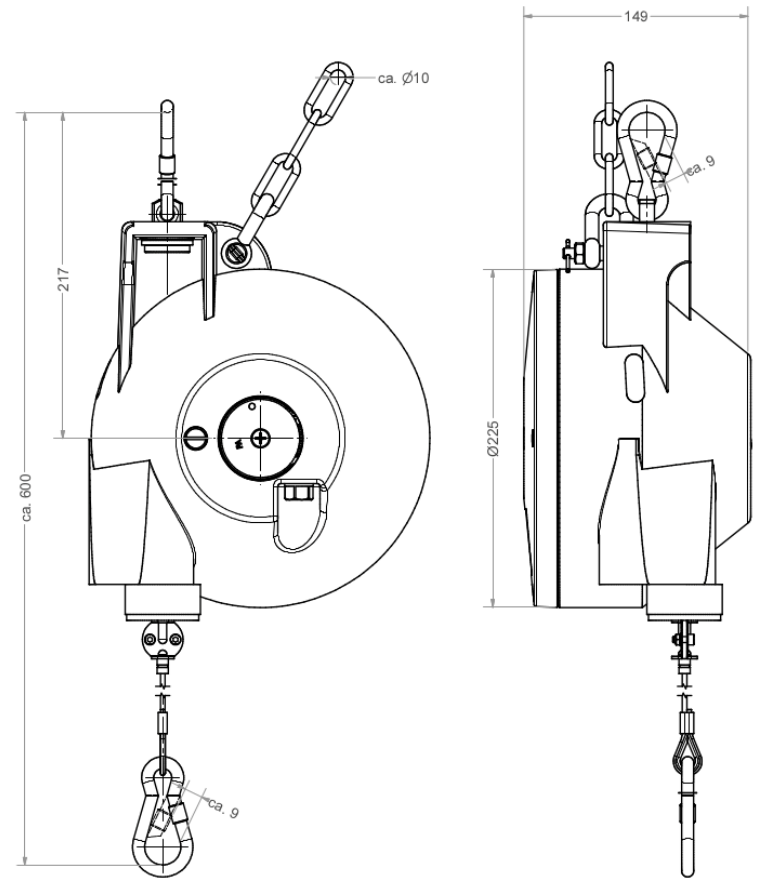

Technical drawing
Balancer
TYPE 7228

Load range: 0.4 - 6.5 kg
Cable travel: 1.6 m

Further information

Technical drawing

Balancer

TYPE 7230 / 7231

Load range: 3 – 21 kg
Cable travel: 2 m

Further information

Technical drawing

Balancer

TYPE 7235 / 7236

Load range: 15 – 55 kg
Cable travel: 2 m

Further information

Technical drawing
Balancer
TYPE 7241*

Load range: 12 – 100 kg
Cable travel: 2 m

Further information

* Available with or without drum lock system

Technical drawing

Balancer TYPE 7245

Load range: 55 – 125 kg
Cable travel: 1.8 m

Further information

Technical drawing
Balancer
TYPE 7248

Load range: 12 - 100 kg
Cable travel: 2 m

Further information

Technical drawing
Balancer
TYPE 7251

Load range: 15 – 200 kg
Cable travel: 3 m

Further information

Technical drawing
Balancer
TYPE 7261

Load range: 150 - 300 kg
Cable travel: 1.5 m

Further information